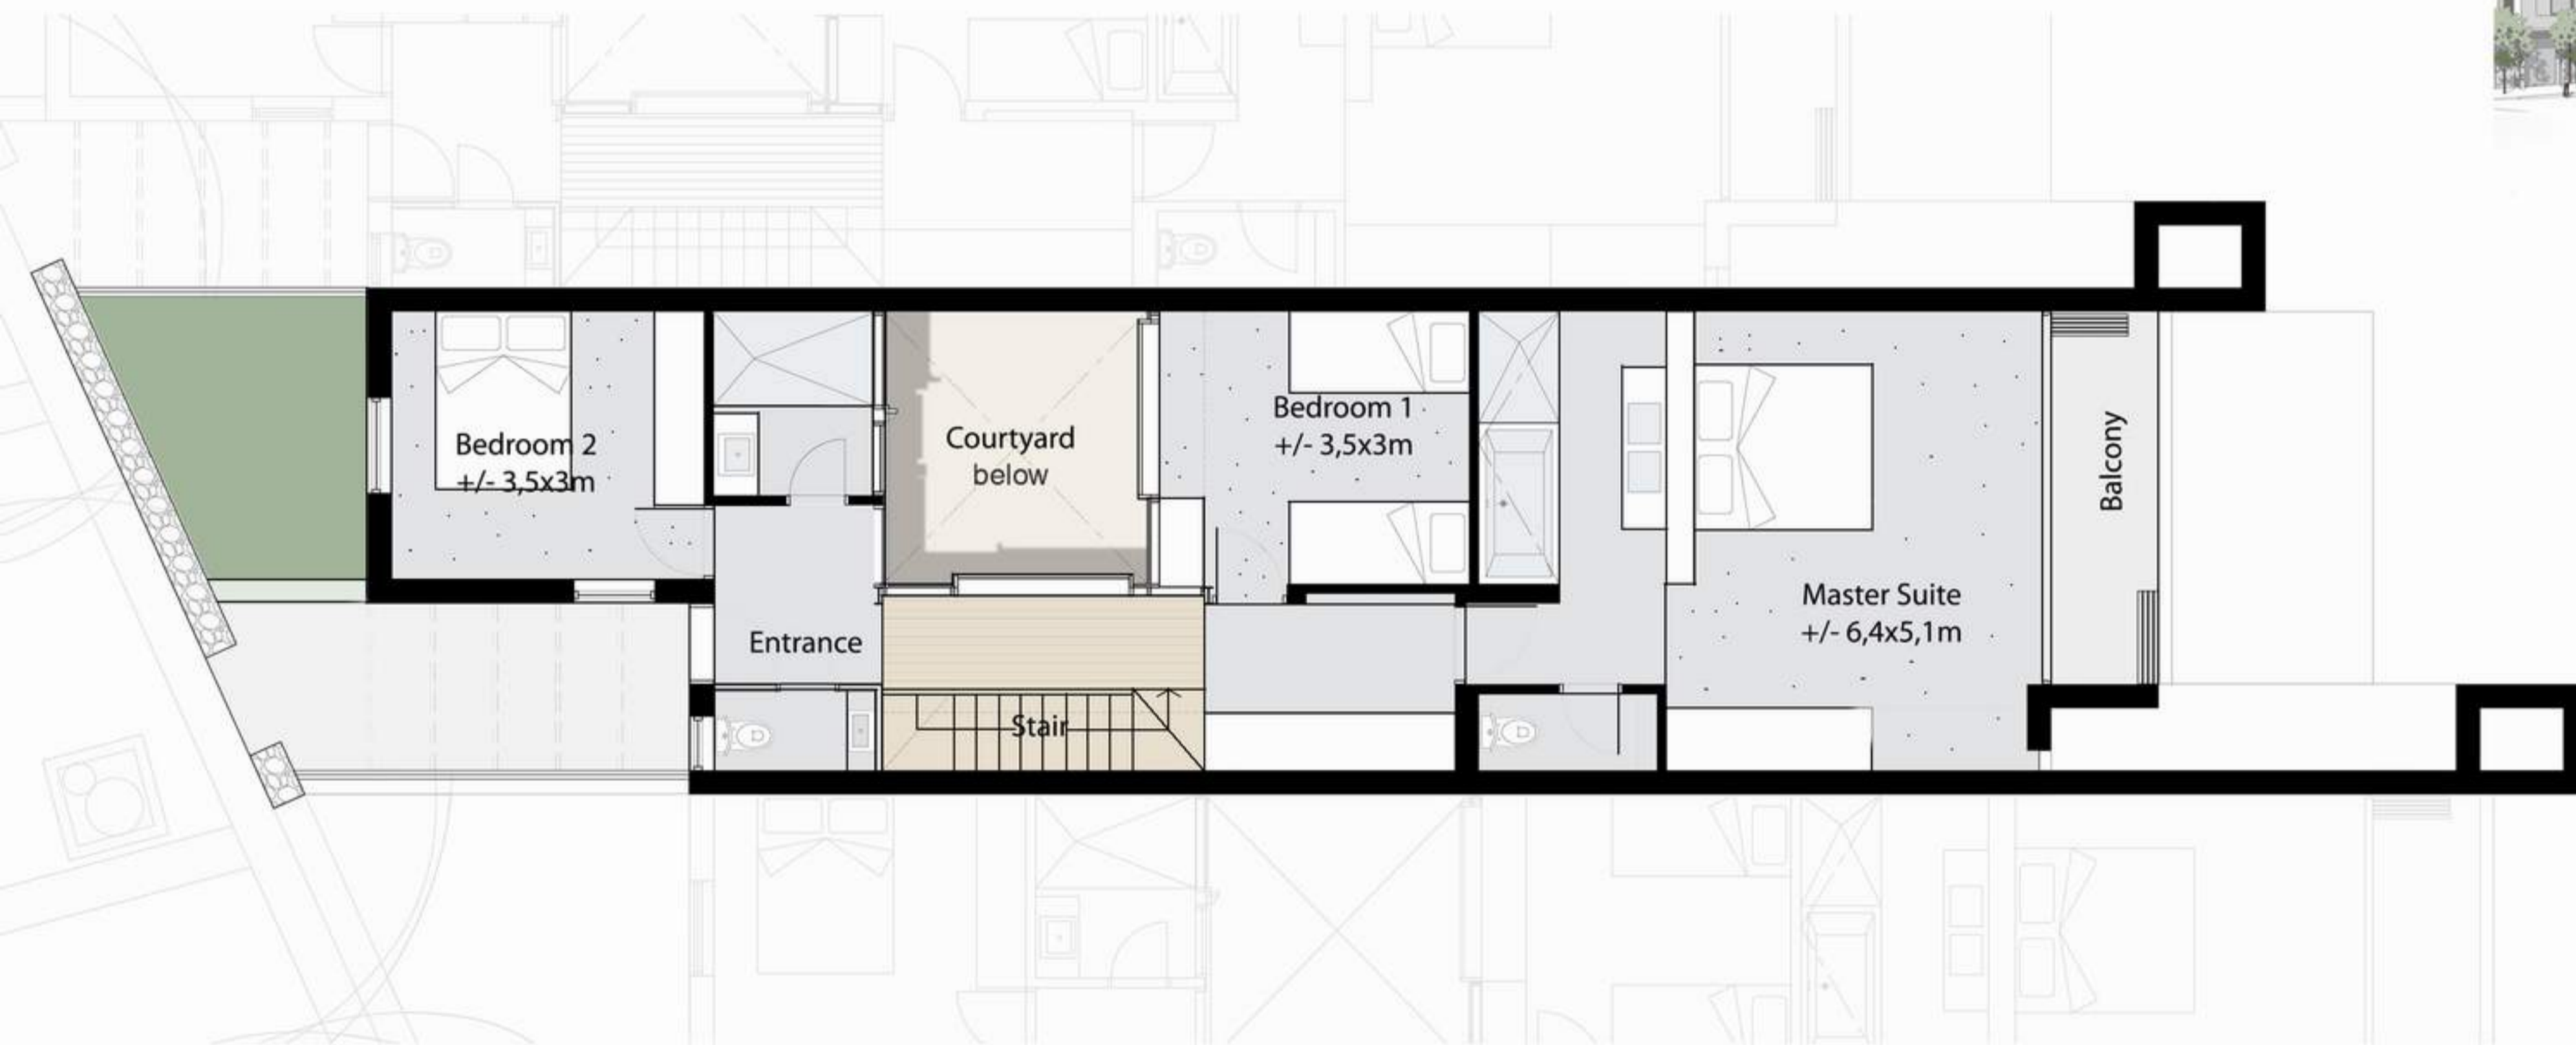

TYPICAL SECTION (FACING SOUTH)
n.t.s.

LEVEL 0
n.t.s.

AREAS	
LEVEL 0 :	90m ²
LEVEL -1 :	62m ²
	152m ²
COURT:	11m ²
DECK:	15m ²
BALCONY:	5m ²

TOTAL AREA: 183m²

LEVEL -1
n.t.s.

UNIT TYPE F3 -F9